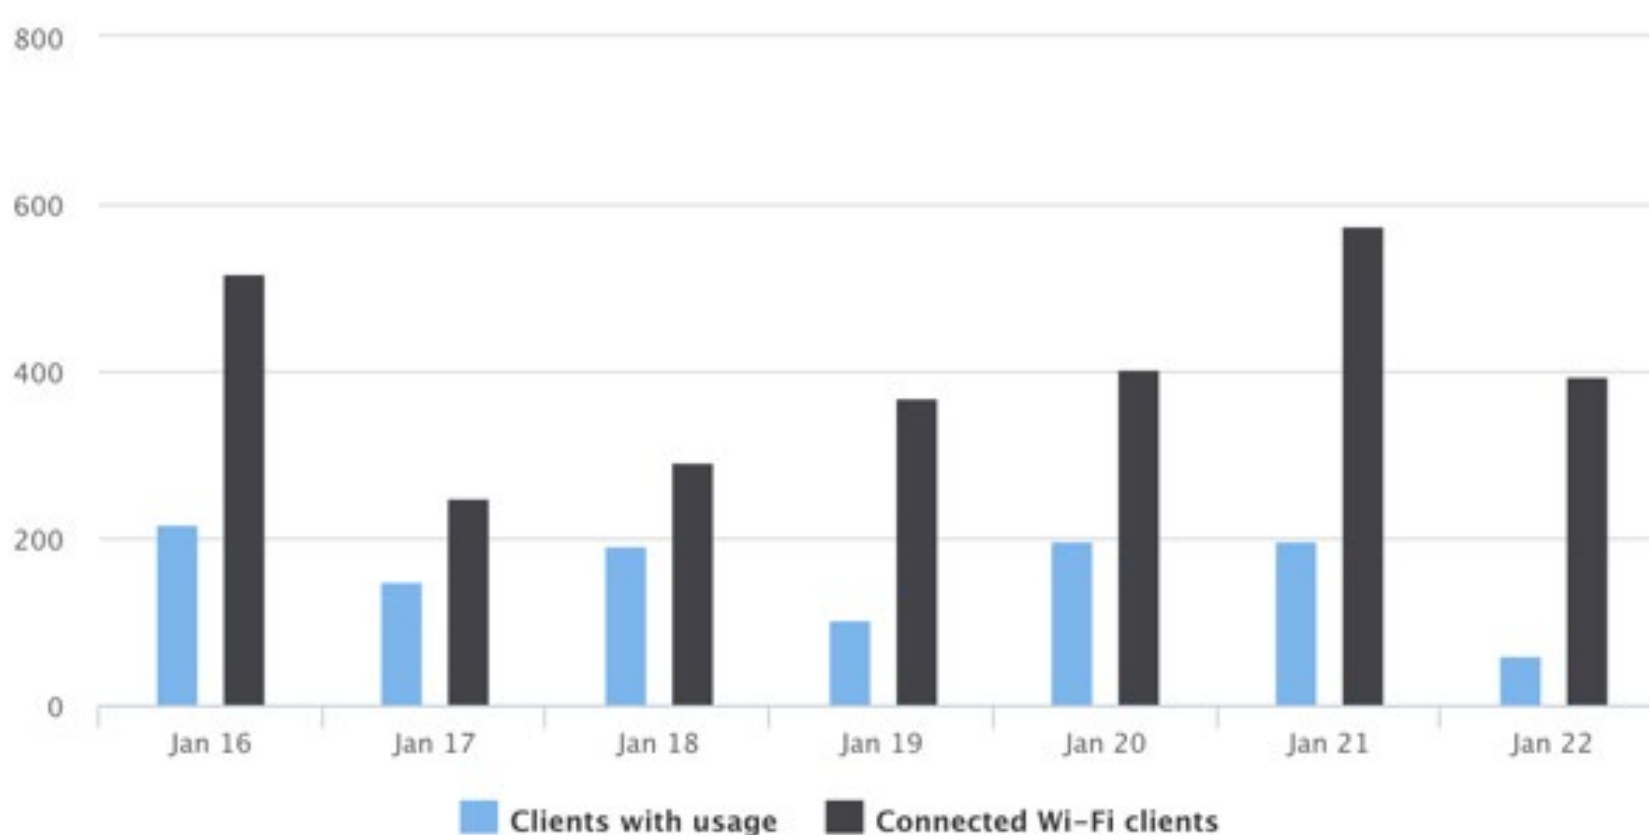

Top Client Device Manufacturers

#	Manufacturer	# Clients	% Clients	Usage	% Usage
1	Apple	519	54.29%	12.9 GB	53.40%
2	Samsung	213	22.28%	5.3 GB	22.17%
3	Huawei	52	5.44%	1.4 GB	5.74%
4	Murata	42	4.39%	980 MB	3.98%
5	LG Electronics	28	2.93%	855.7 MB	3.47%
6	Motorola	26	2.72%	1010 MB	4.10%
7	Xiaomi	15	1.57%	336.4 MB	1.36%
8	Sony Mobile Communications AB	11	1.15%	225.7 MB	0.92%
9	ASUSTek COMPUTER INC.	7	0.73%	146.1 MB	0.59%
10	BQ	6	0.63%	66.8 MB	0.27%
11	zte corporation	6	0.63%	110.2 MB	0.45%
12	HTC	5	0.52%	113.7 MB	0.46%
13	Shenzhen TINNO Mobile Technology Corp.	3	0.31%	114 MB	0.46%
14	TCT mobile ltd	3	0.31%	79.4 MB	0.32%
15	BLU Products Inc	2	0.21%	83.8 MB	0.34%
16	Microsoft Mobile Oy	2	0.21%	14.2 MB	0.06%
17	OnePlus Tech (Shenzhen) Ltd	2	0.21%	36.9 MB	0.15%
18	Shanghai Wind Technologies Co.,Ltd	2	0.21%	139.5 MB	0.57%

Clients

Clients Per Day

Click on a column to view the day's hourly usage

[Download as CSV](#)